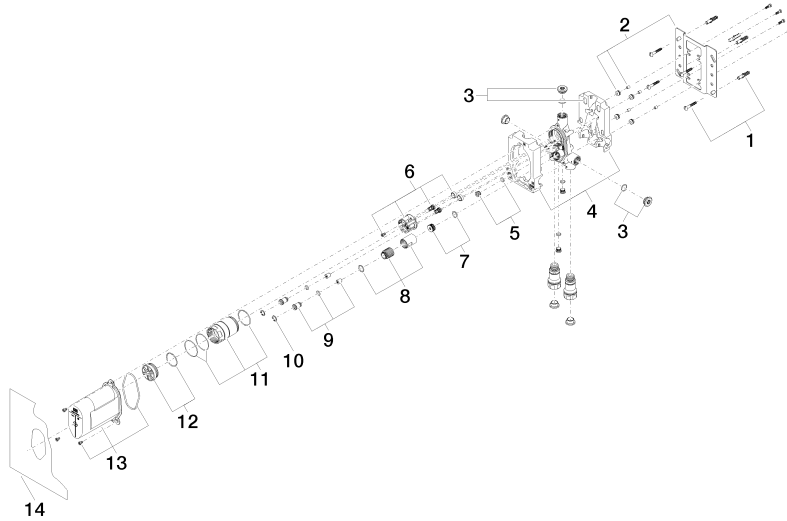

### Recommended miscellaneous

---

**Extension 25 mm -**

12 190 970 90

**EDITION PRO Concealed single-lever mixer -**

35 070 970 90

mm [inches]

**Certificates**

LGA\_19863.

LGA\_19862.

WRAS\_2207012.

**EDITION PRO Concealed single-lever mixer -**

35 070 970 90

**Spare parts list**

No.	Item Number	Name	Quantity used	Delivery time
1	04 30 31 024 01 90	fixing set	2	2
2	04 17 20 128 00 90	holder	1	2
3	04 31 20 006 00 90	plug	2	2
4	09 11 11 058 90	accessories	1	2
5	04 31 20 039 11 90	plug	1	2
6	90 18 40 151 00 90	insert	1	2
7	90 31 20 098 00 90	plug	1	2
8	90 17 01 189 00 90	sleeve	1	2
9	04 24 03 223 00 90	insert	2	2
10	09 16 01 014 90	ring	2	2
11	90 17 01 187 00 90	sleeve	1	2
12	04 31 20 100 00 90	plug	1	2
13	90 21 02 148 00 90	cap	1	2
14	04 14 03 155 00 90	gasket kit	1	2